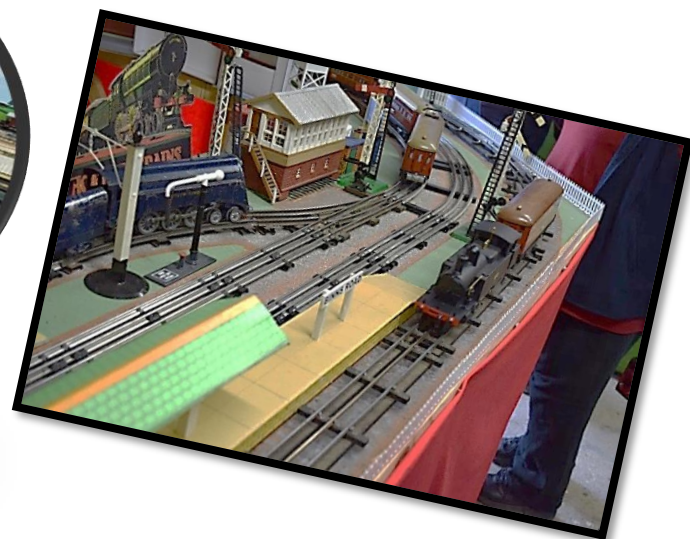

*West Tamar David Cooke O Gauge
O Gauge, HO and Hornby Dublo*

Friday PM

Workshops 2.30pm-5.00pm

Modellers workshops / Ladies craft groups

Main Convention Program

Saturday 25th – Convention 9:30-4:30

- Conference presentations Sandwich Lunch
- Alternate activity Bus Trip to Franklin house & Evandale
- Convention Dinner 7:00Pm

Sunday 26th - Morning -Layout tours 9:30 -12:30

- Malcolm Howie OO BR, Dublo & O gauge 3rail
- Wayne Ottaway N Gauge multi level layout
- Mini Expo N gauge OO & N/G

Sunday - Afternoon

- BBQ lunch at ELRSS 1:30 pm
- Miniature train Rides

Ladies Bus Trip Saturday 25th October To Franklin house

Post Convention Programme

Monday 27th – Don River Railway

Tour of workshops & train trip on the railway

Morning tea/Afternoon tea

Return to Grindlewald or

Continue on a tour round Tassie

Don River and Don Bank Gauge1 layout and Café

MAKE A TASSIE HOLIDAY OF IT